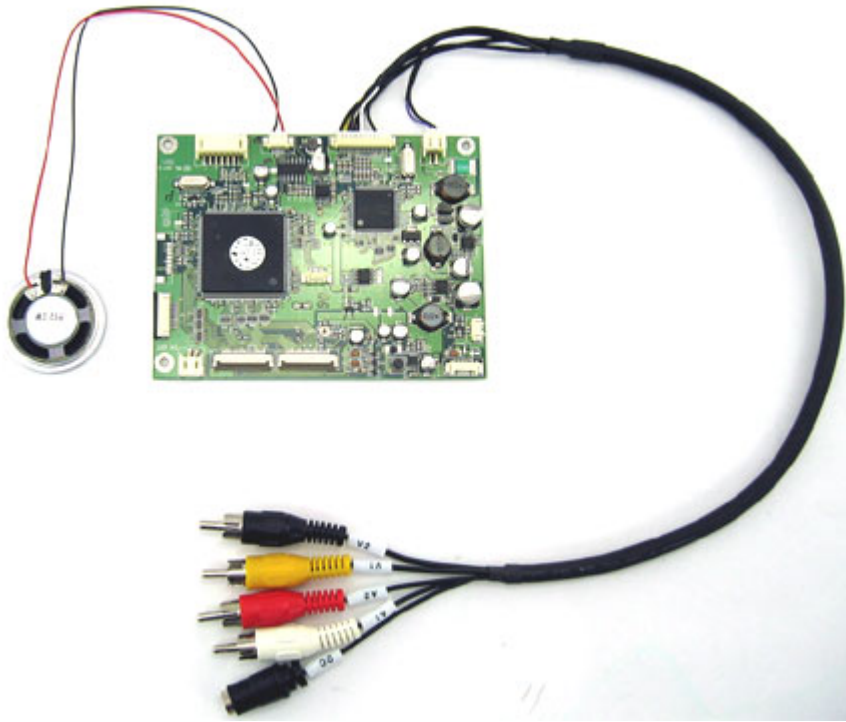

19.95 EUR  
incl. 19% VAT, plus [shipping](#)

This kit adds a speaker and an additional Video input with automatic switching (signal detection) to your CTF Open-Frame TFT display.

Compatible with all CTF-Open-Frame TFT displays (except CTF1210-M)

**Scope of supply :**

- Speaker
- 2x cable set (there are 2 different model revisions)